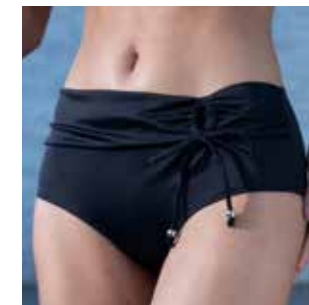

FULL SIZE RANGE

D001694MI010-BK0001

HIPSTER CLASSIC

BLACK

Recycled micro

65% Polyester 18% Elastane 17% Polyamide

EU/US	XS	S	M	L	XL	XXL	XXXL
UK	8	10	12	14	16	18	20
	•	•	•	•	•	•	•

TUMMY CONTROL