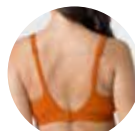

DCHI0003MI064-BK0001
BRIEF

BLACK

Recycled rib mirco

84% Polyamide 16% Elastane

FULL SIZE RANGE

EU/US	XS	S	M	L	XL	XXL	XXXL
UK	8	10	12	14	16	18	20
	•	•	•	•	•	•	•

FOB: MID OF JAN 2023 | DDP: MID OF MAR 2023

XS - M
Straight back