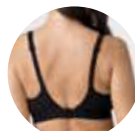

L - XXL
U back

DCBK0002MI064-BK0001
LIGHT PADDED BIKINI TOP

BLACK

WIRELESS / REMOVABLE PADS

Recycled rib mirco

63% Polyamide 27% Polyester 10% Elastane