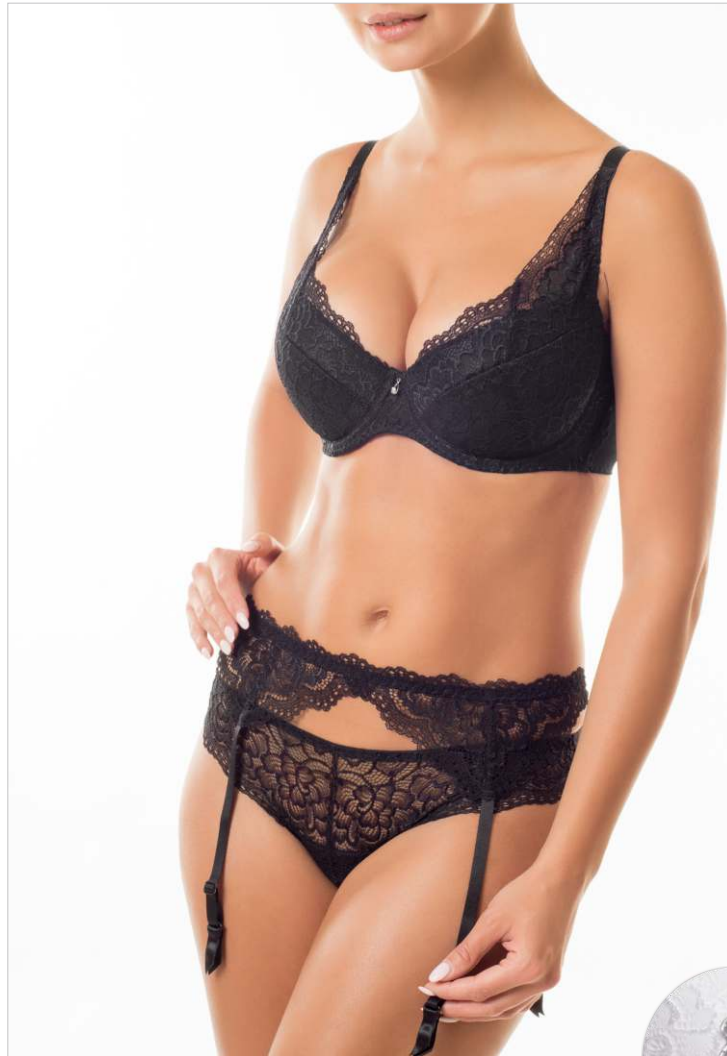

VIVA

Freedom of emotions

Basic colors

○ 0001 White

● 0170 Black

Seasonal colors