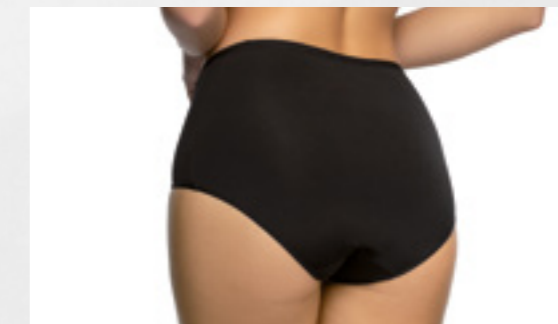

Art. No. 232100
Taillenslip/full brief
DE/EU/IL: **38-48**
FR/ES: 40-50
84% PA, 10% EL, 6% CO