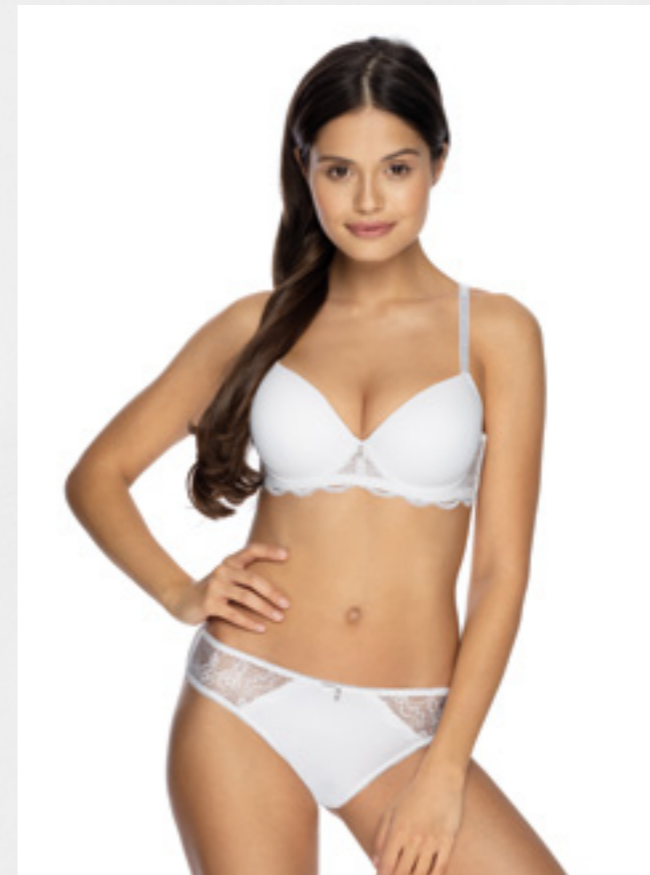

Our collections offers a wide range of bra styles. We are specialised in large cup sizes since early on. Depending on the style, we offer items up to G cup and underbust size of 110cms/46inches.

Our cups vary from breathable spacer qualities, PU foam cups, as well as cut and sewn lace bras; offering always the best solutions for the most diverse purposes and occasions. It goes without saying that lace, prints and colours follow the latest fashion trends.

AVA
224480
224180

AVA

AVA
224481
224180

Art. No. 224481
Bügel-BH mit Schale
foam cup wire bra
DE/EU/IL: **B/C/D 75-90**
FR/ES: B/C/D 90-105
65% PA, 26% PES, 9% EL

Art. No. 224180
Slip / brief
DE/EU/IL: **38-46**
FR/ES: 40-48
77% PA, 13% EL, 10% CO